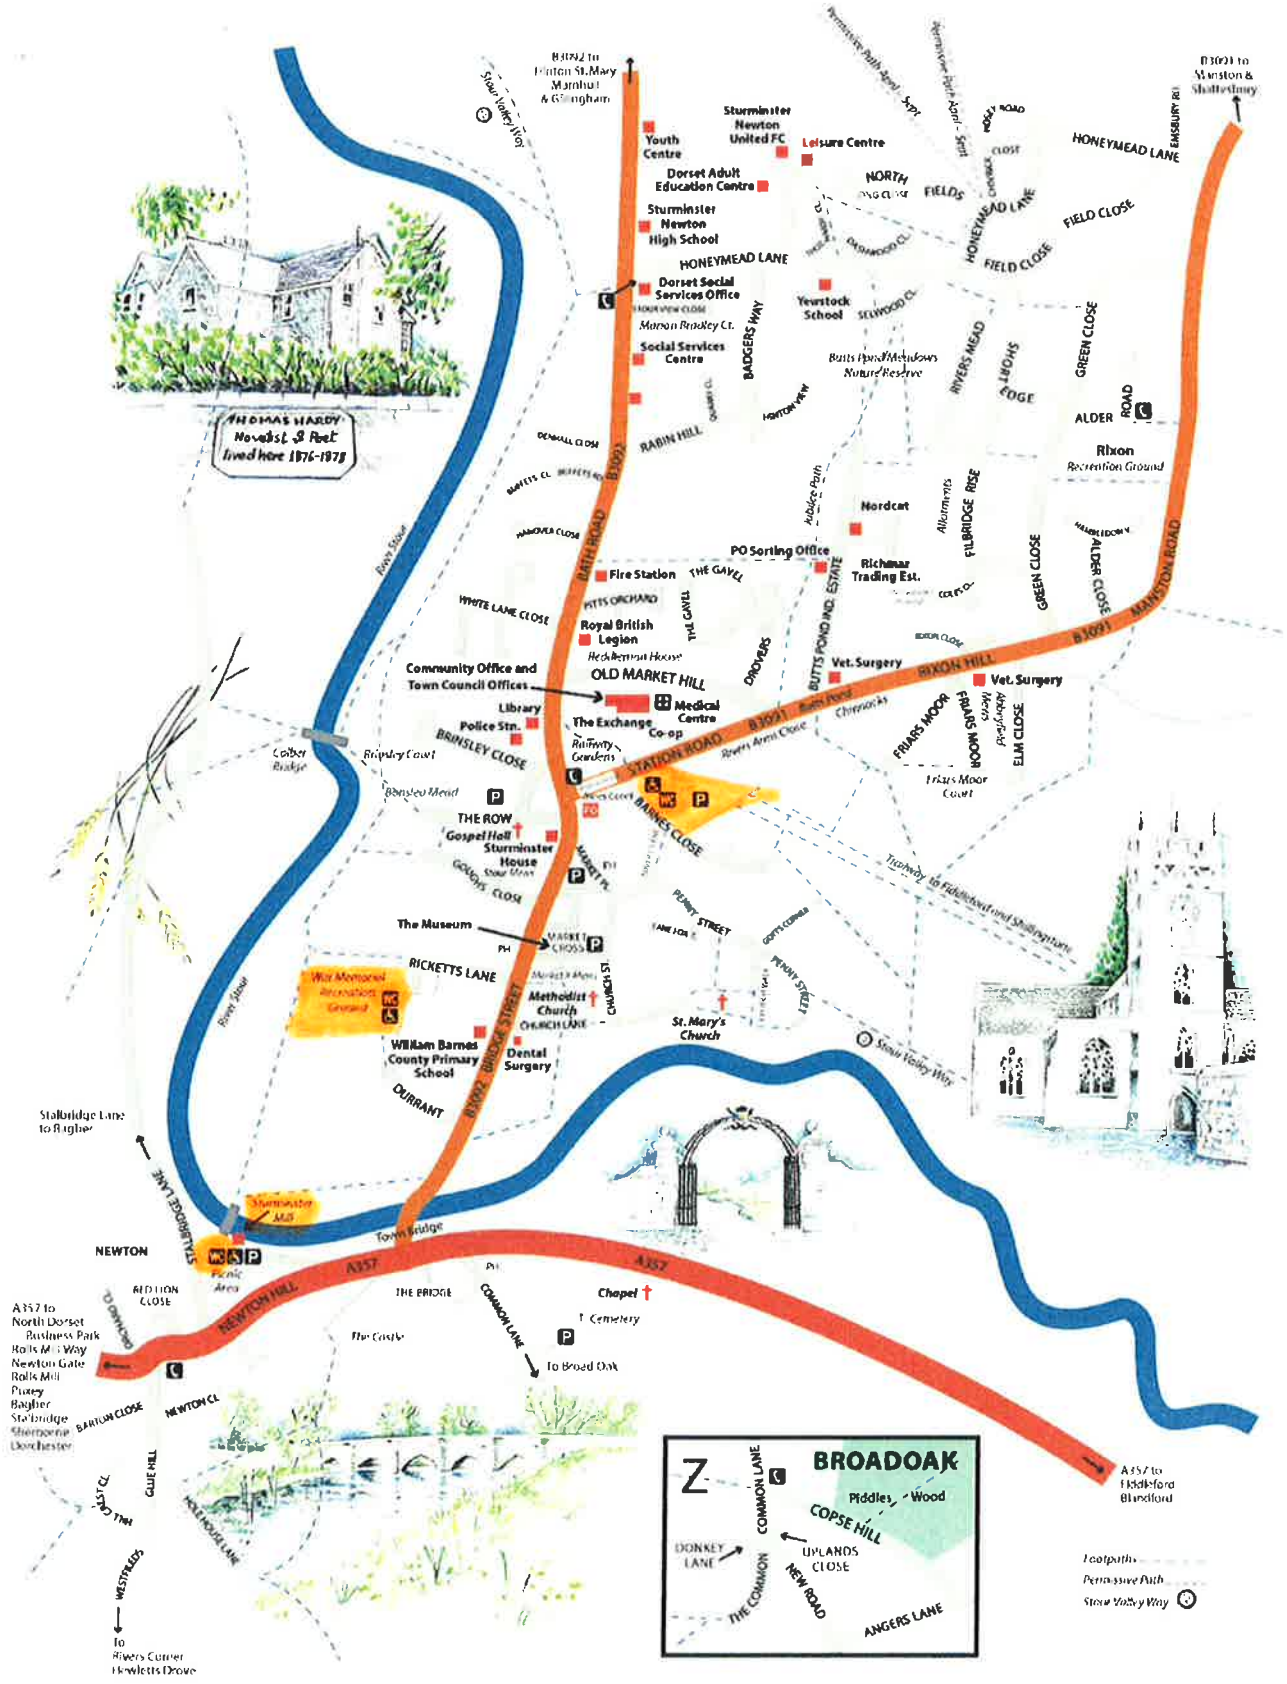

# Sturminster Newton Town Map

Updated March 2009

Footpaths  
Pennine Path  
Stone Valley Way