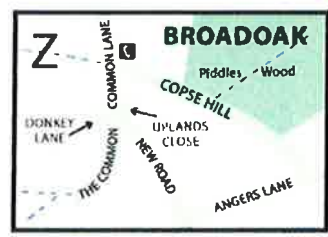

# Sturminster Newton Town Map

Updated March 2009

Footpaths  
Pennine Path  
Stone Valley Way