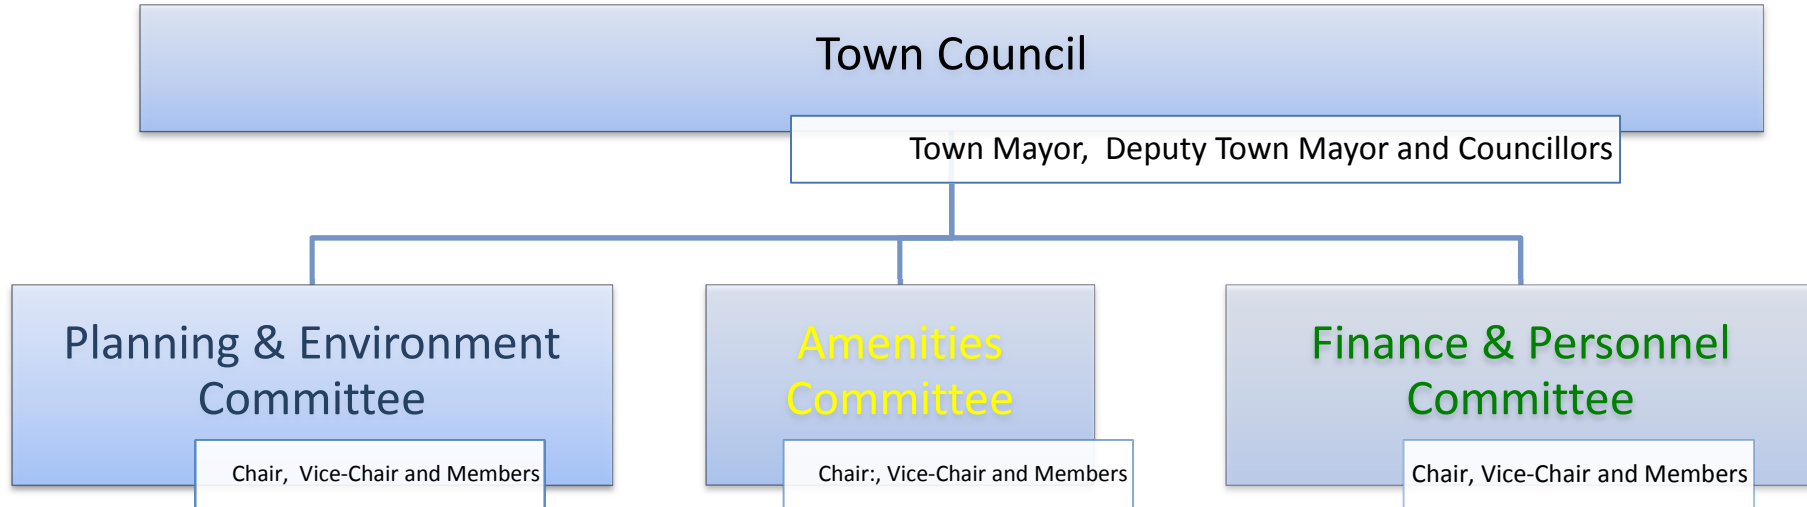

STURMINSTER NEWTON TOWN COUNCIL

Organisation Chart

Councillors:

Staff: